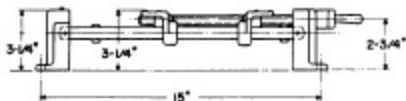

maurey adjustable motor bases

MODEL NO. 6000

Standard adjustable motor base for motors up to and including 2 H.P. Easily moves the sheave through its speed range. Shipping weight, 12 lbs.

List Price: \$156.00
(Base Only, Less Motor & Drives)