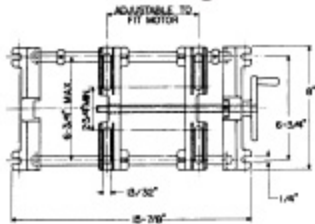

maurey adjustable motor bases

MODEL NO. 6000

Standard adjustable motor base for motors up to and including 2 H.P. Easily moves the sheave through its speed range. Shipping weight, 12 lbs.

List Price: \$156.00
(Base Only, Less Motor & Drives)